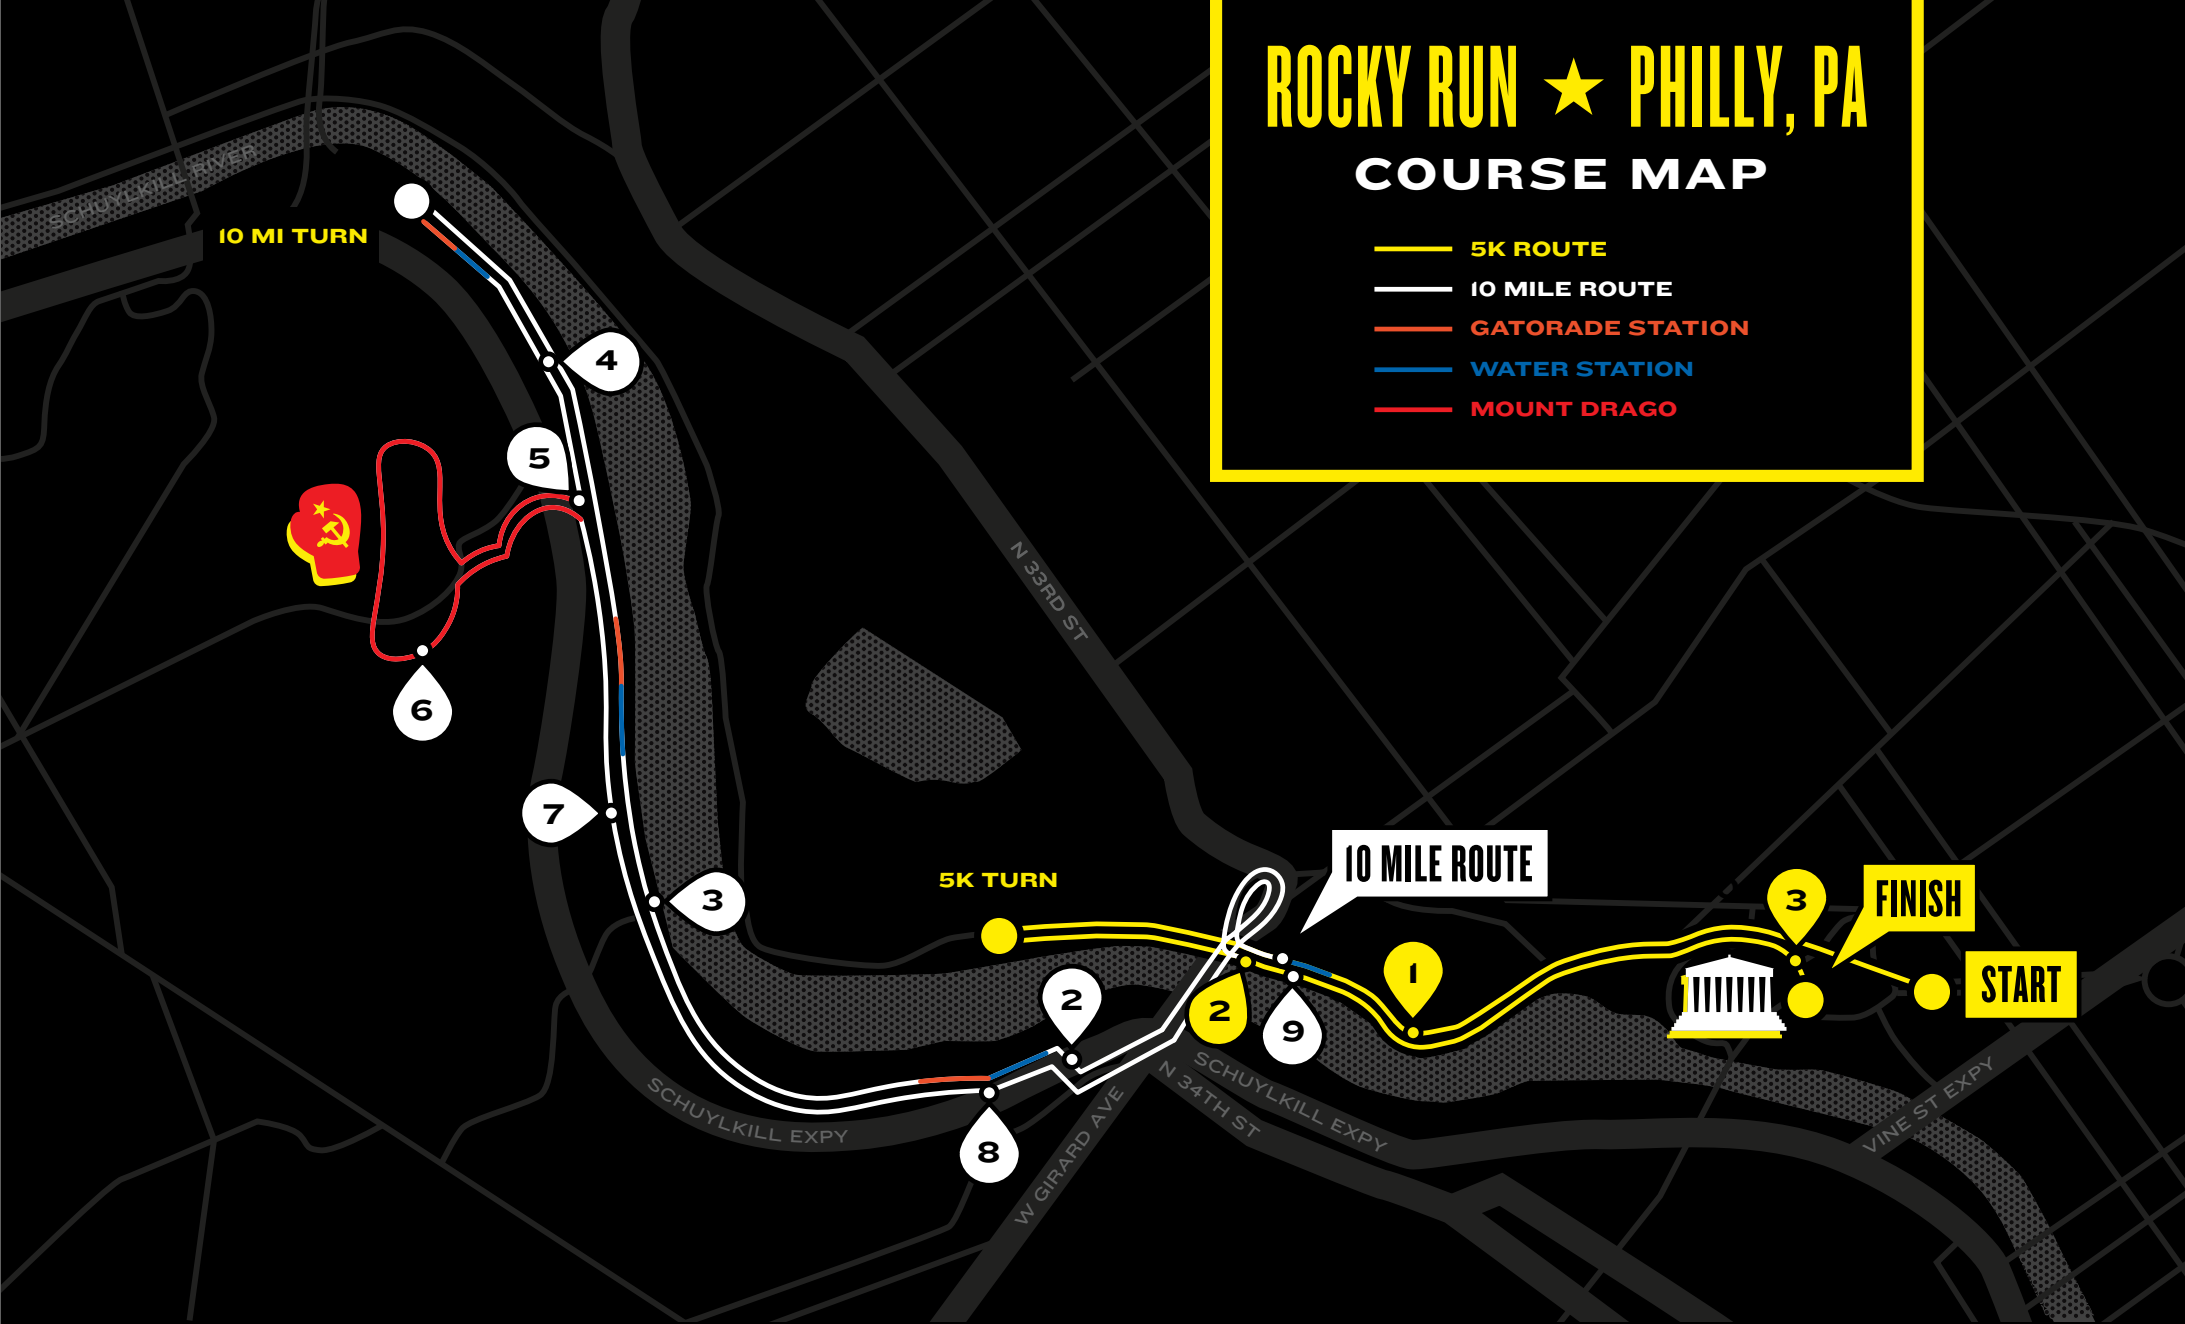

ROCKY RUN ★ PHILLY, PA

COURSE MAP

- 5K ROUTE
- 10 MILE ROUTE
- GATORADE STATION
- WATER STATION
- MOUNT DRAGO

ELEVATION